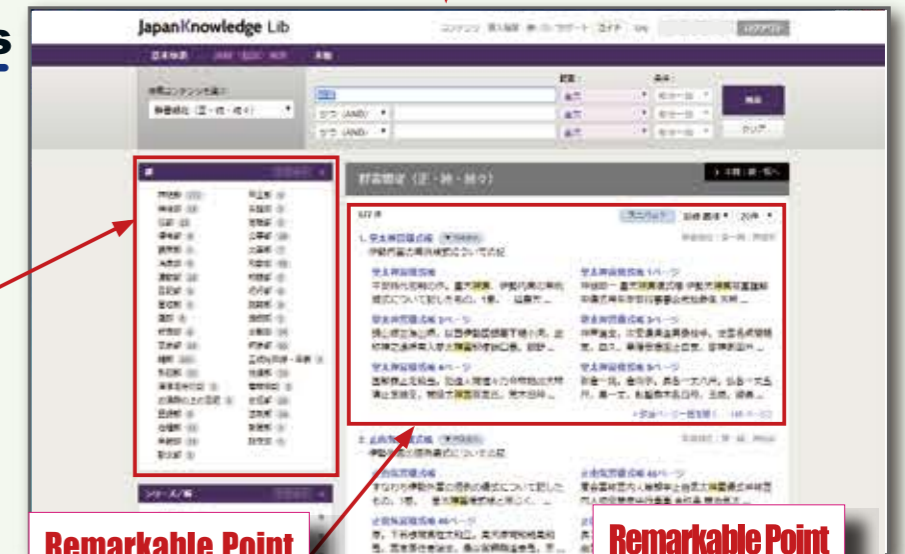

Remarkable Point

Enter search word(s). Search conducted in text body as well as subject summary.

STEP 2: Search Results

Search results of all 3,750 manuscripts are shown.

Limiting to particular categories or using information in subject summaries can narrow searches.

Remarkable Point

Search narrowed to Gunsho Ruiju categories. Ex. Enter category "系図 <genealogy>" and subject "鎌足 <kamatari>" and search results in genealogies are displayed.

Remarkable Point

Search results displayed and listed according to sources. Search words are highlighted.